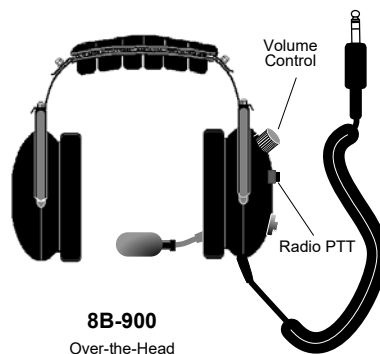

**Setcom Wired Single Person  
MS-900SP Single Radio**

**Setcom Wired Single Person  
MS-900SP Dual Radio**

**Setcom MS-900SP Single Person**  
**MS-900SP Options**

**PBS-950-xx**  
Push Button Station

**FS-950-xx**  
Footswitch

**PS-900EMS-xx**  
Interior Extension Station

**PS-900-xx**  
Weatherproof Pump Station

**MS-900SP**

**CSB-900L-1 or CSB-900R-1**  
Behind-the-Head  
Radio Transmit Headset  
w/ Gel Ear Seals

**8B-900**  
Over-the-Head  
Radio Transmit Headset  
w/ Gel Ear Seals

**6B-900**  
Heavy Duty Single Ear Headset  
Radio Transmit Headset  
PTT Button on Ear Cup

**L5-EMS900**  
Lightweight Single Ear Headset  
PTT Button-in-Box

**5B-EMS900**  
Medium Duty Single Ear Headset  
PTT Button-in-Box