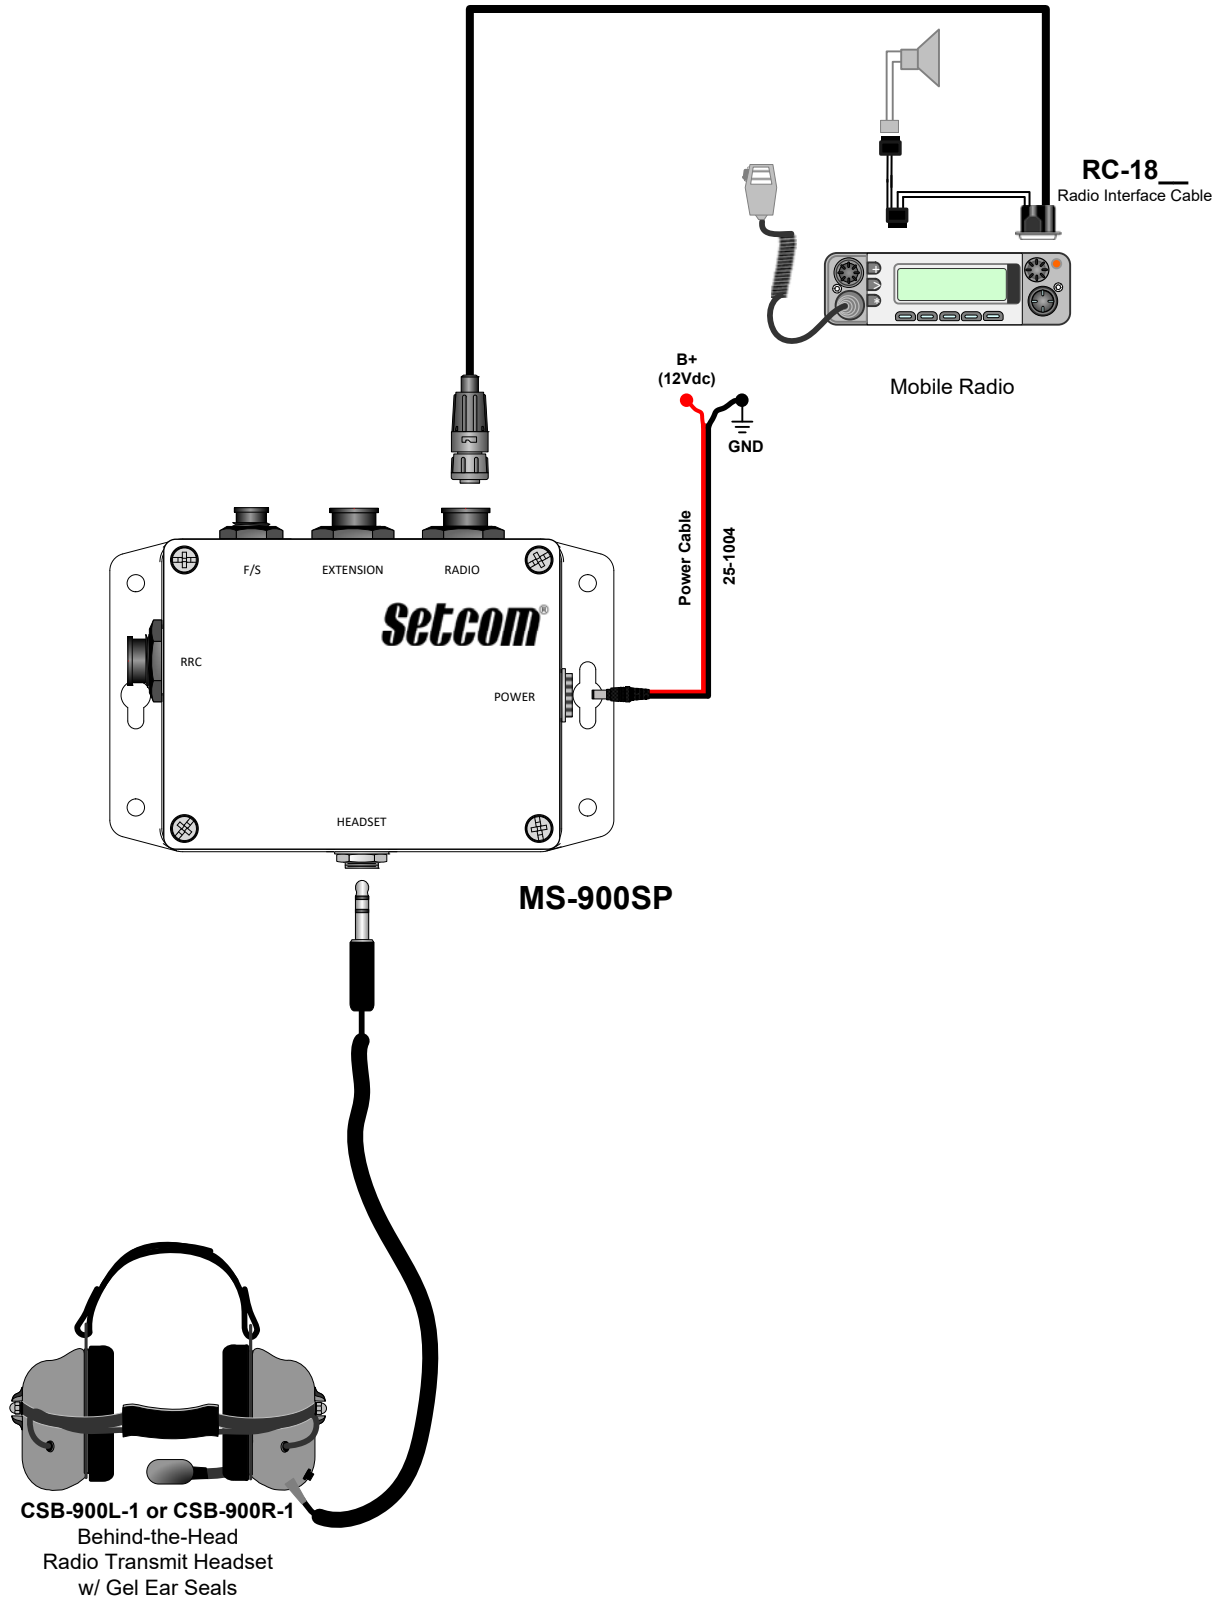

**Setcom Wired Single Person  
MS-900SP Single Radio**

**Setcom Wired Single Person  
MS-900SP Dual Radio**

**Setcom MS-900SP Single Person**  
**MS-900SP Options**

**PBS-950-xx**  
Push Button Station

**FS-950-xx**  
Footswitch

**PS-900EMS-xx**  
Interior Extension Station

**PS-900-xx**  
Weatherproof Pump Station

**MS-900SP**

**CSB-900L-1 or CSB-900R-1**  
Behind-the-Head  
Radio Transmit Headset  
w/ Gel Ear Seals

**8B-900**  
Over-the-Head  
Radio Transmit Headset  
w/ Gel Ear Seals

**6B-900**  
Heavy Duty Single Ear Headset  
Radio Transmit Headset  
PTT Button on Ear Cup

**L5-EMS900**  
Lightweight Single Ear Headset  
PTT Button-in-Box

**5B-EMS900**  
Medium Duty Single Ear Headset  
PTT Button-in-Box