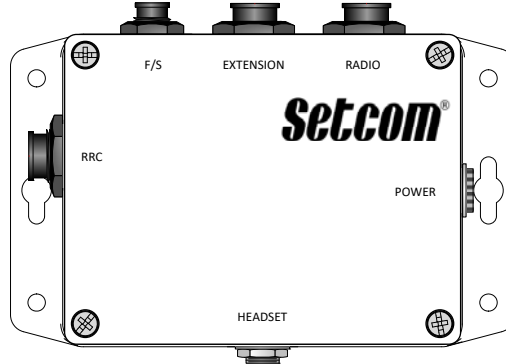

**Setcom Wired Single Person  
MS-900SP Single Radio**

**Setcom Wired Single Person  
MS-900SP Dual Radio**

**Setcom MS-900SP Single Person**  
**MS-900SP Options**

**PBS-950-xx**  
Push Button Station

**FS-950-xx**  
Footswitch

**PS-900EMS-xx**  
Interior Extension Station

**PS-900-xx**  
Weatherproof Pump Station

**MS-900SP**

**CSB-900L-1 or CSB-900R-1**  
Behind-the-Head  
Radio Transmit Headset  
w/ Gel Ear Seals

**8B-900**  
Over-the-Head  
Radio Transmit Headset  
w/ Gel Ear Seals

**6B-900**  
Heavy Duty Single Ear Headset  
Radio Transmit Headset  
PTT Button on Ear Cup

**L5-EMS900**  
Lightweight Single Ear Headset  
PTT Button-in-Box

**5B-EMS900**  
Medium Duty Single Ear Headset  
PTT Button-in-Box