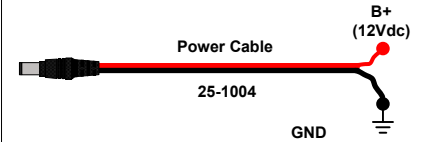

**Setcom Wired Single Person  
MS-900SP Single Radio**

**Setcom Wired Single Person  
MS-900SP Dual Radio**

**Setcom MS-900SP Single Person**  
**MS-900SP Options**

**PBS-950-xx**  
Push Button Station

**FS-950-xx**  
Footswitch

**PS-900EMS-xx**  
Interior Extension Station

**PS-900-xx**  
Weatherproof Pump Station

**MS-900SP**

**CSB-900L-1 or CSB-900R-1**  
Behind-the-Head  
Radio Transmit Headset  
w/ Gel Ear Seals

**8B-900**  
Over-the-Head  
Radio Transmit Headset  
w/ Gel Ear Seals