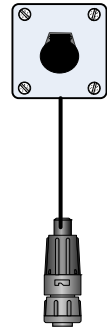

**Setcom Wired Single Person  
MS-900SP Single Radio**

**Setcom Wired Single Person  
MS-900SP Dual Radio**

**Setcom MS-900SP Single Person**  
**MS-900SP Options**

**PBS-950-xx**  
Push Button Station

**FS-950-xx**  
Footswitch

**PS-900EMS-xx**  
Interior Extension Station

**PS-900-xx**  
Weatherproof Pump Station

**MS-900SP**

**CSB-900L-1 or CSB-900R-1**  
Behind-the-Head  
Radio Transmit Headset  
w/ Gel Ear Seals

**8B-900**  
Over-the-Head  
Radio Transmit Headset  
w/ Gel Ear Seals

**6B-900**  
Heavy Duty Single Ear Headset  
Radio Transmit Headset  
PTT Button on Ear Cup

**L5-EMS900**  
Lightweight Single Ear Headset  
PTT Button-in-Box

**5B-EMS900**  
Medium Duty Single Ear Headset  
PTT Button-in-Box