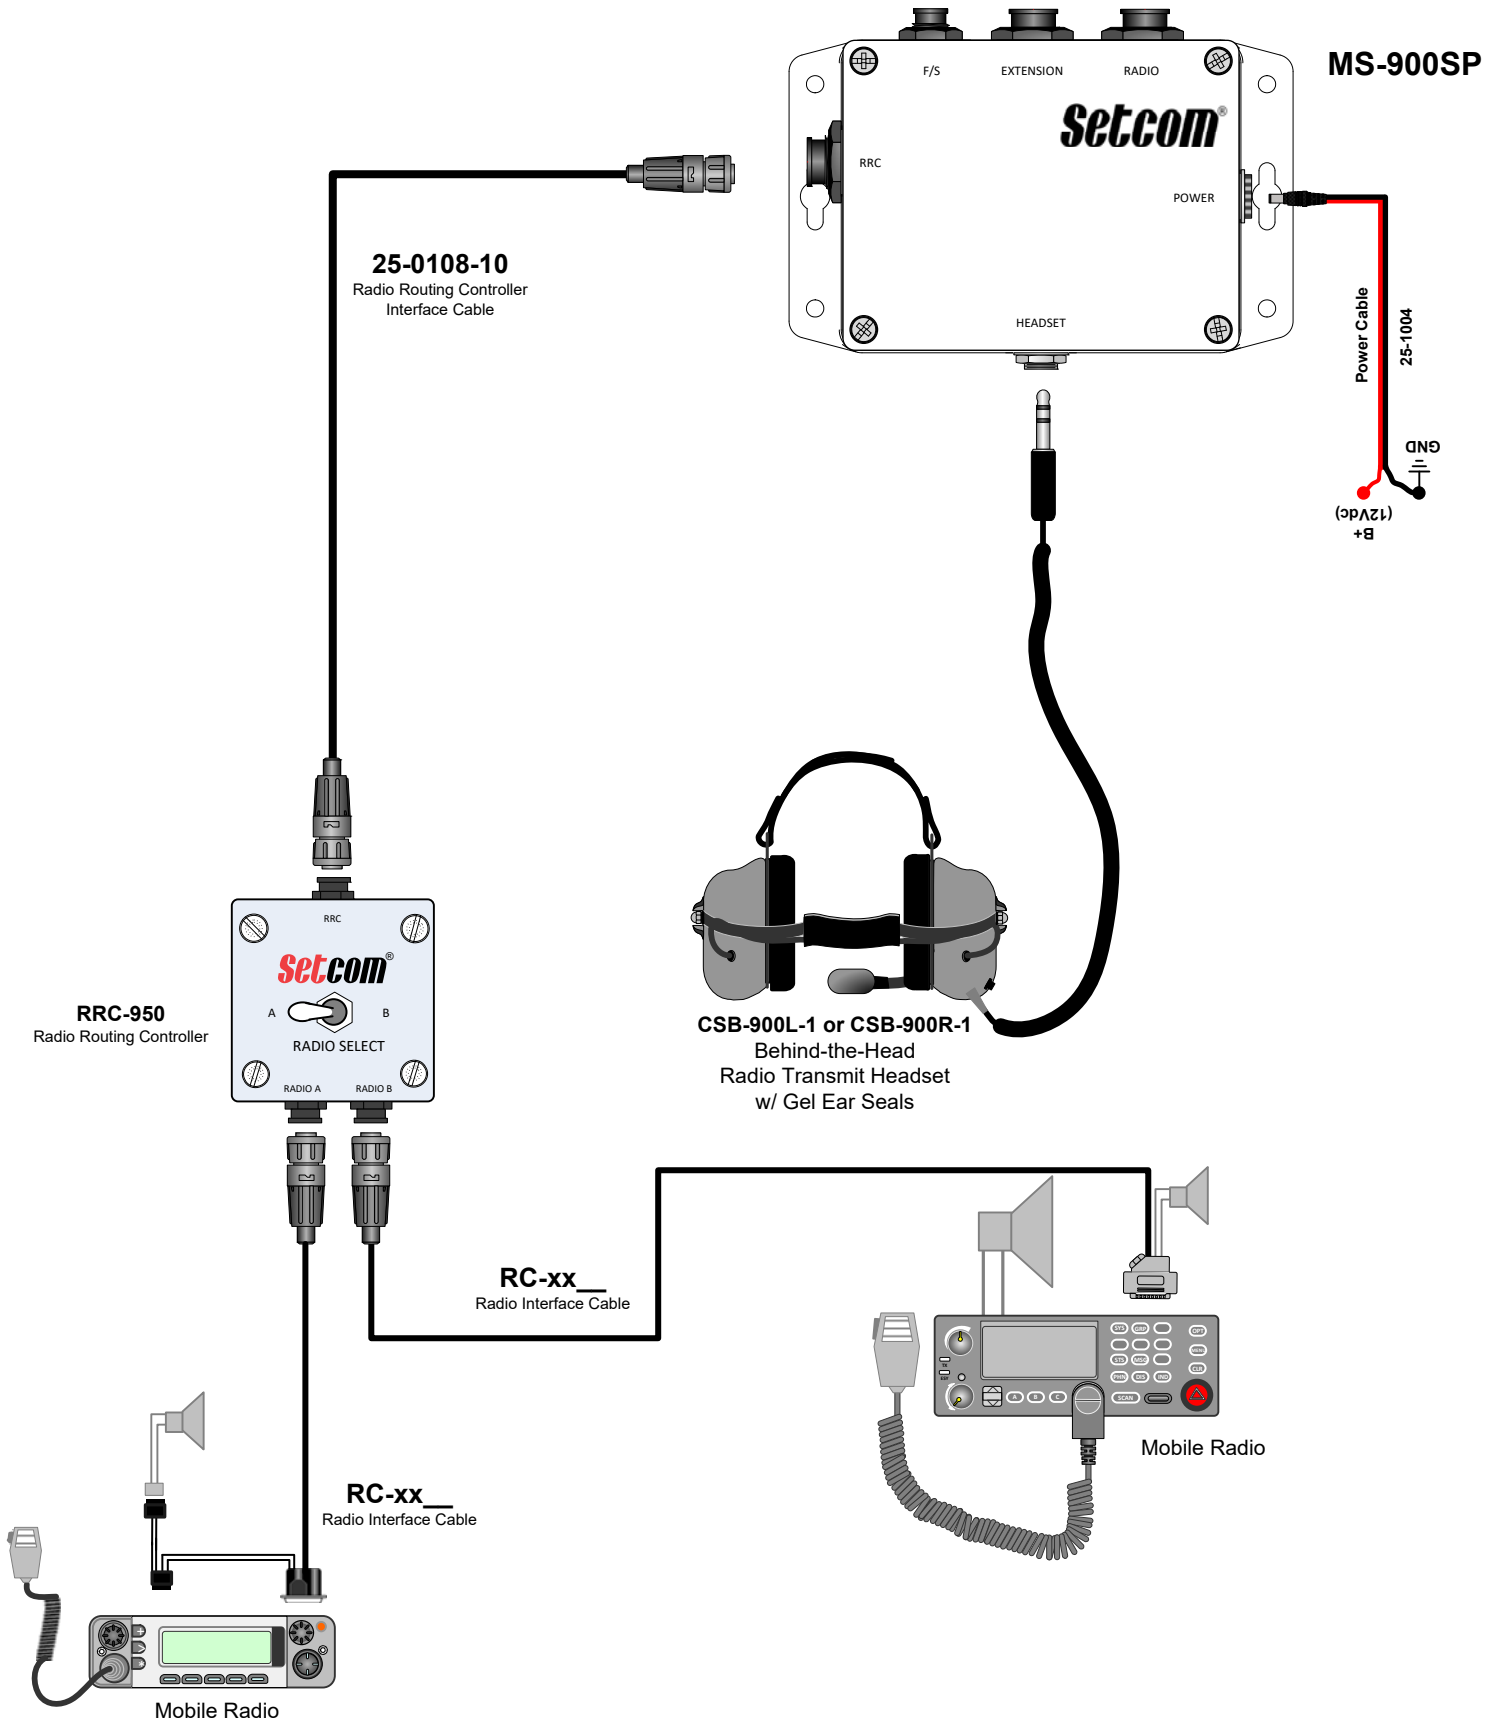

**Setcom Wired Single Person  
MS-900SP Single Radio**

**Setcom Wired Single Person  
MS-900SP Dual Radio**

**Setcom MS-900SP Single Person**  
**MS-900SP Options**

**PBS-950-xx**  
Push Button Station

**FS-950-xx**  
Footswitch

**PS-900EMS-xx**  
Interior Extension Station

**PS-900-xx**  
Weatherproof Pump Station

**MS-900SP**

**CSB-900L-1 or CSB-900R-1**  
Behind-the-Head  
Radio Transmit Headset  
w/ Gel Ear Seals

**8B-900**  
Over-the-Head  
Radio Transmit Headset  
w/ Gel Ear Seals

**6B-900**  
Heavy Duty Single Ear Headset  
Radio Transmit Headset  
PTT Button on Ear Cup

**L5-EMS900**  
Lightweight Single Ear Headset  
PTT Button-in-Box

**5B-EMS900**  
Medium Duty Single Ear Headset  
PTT Button-in-Box