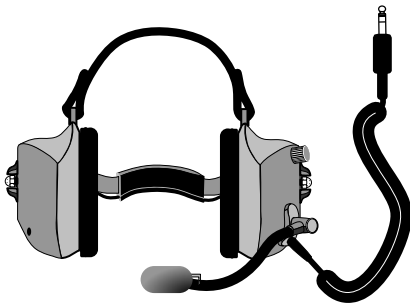

**Setcom Wired Single Person  
MS-900SP Single Radio**

**Setcom Wired Single Person  
MS-900SP Dual Radio**

**Setcom MS-900SP Single Person**  
**MS-900SP Options**

**PBS-950-xx**  
Push Button Station

**FS-950-xx**  
Footswitch

**PS-900EMS-xx**  
Interior Extension Station

**PS-900-xx**  
Weatherproof Pump Station

**MS-900SP**

**CSB-900L-1 or CSB-900R-1**  
Behind-the-Head  
Radio Transmit Headset  
w/ Gel Ear Seals

**8B-900**  
Over-the-Head  
Radio Transmit Headset  
w/ Gel Ear Seals

**6B-900**  
Heavy Duty Single Ear Headset  
Radio Transmit Headset  
PTT Button on Ear Cup

**L5-EMS900**  
Lightweight Single Ear Headset  
PTT Button-in-Box

**5B-EMS900**  
Medium Duty Single Ear Headset  
PTT Button-in-Box