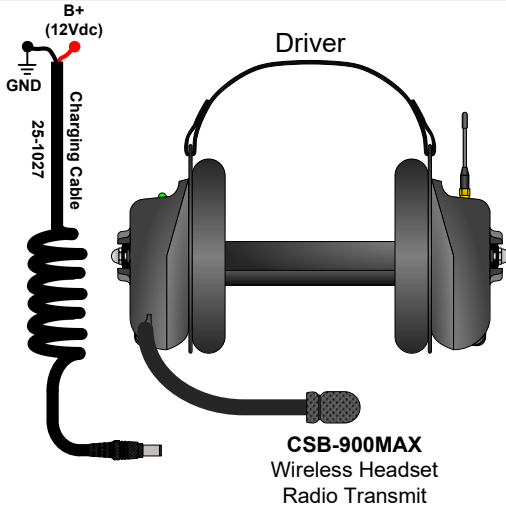

Setcom System 950MAX
Four Crew
Single mobile radio interface

Full duplex,
hands-free intercom
between headsets

All wireless headsets are
connected to the
MS-950MAX
Master Station