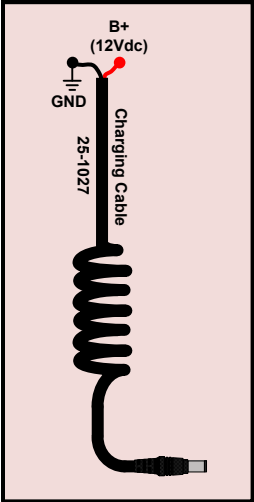

All wireless headsets are  
connected to the  
**MS-900MAX**  
Master Station

**CSB-900MAX**  
Wireless Headset  
Radio Transmit

**CSB-901MAX**  
Wireless Headset  
Intercom Only

Each wireless headset will require a charging cable