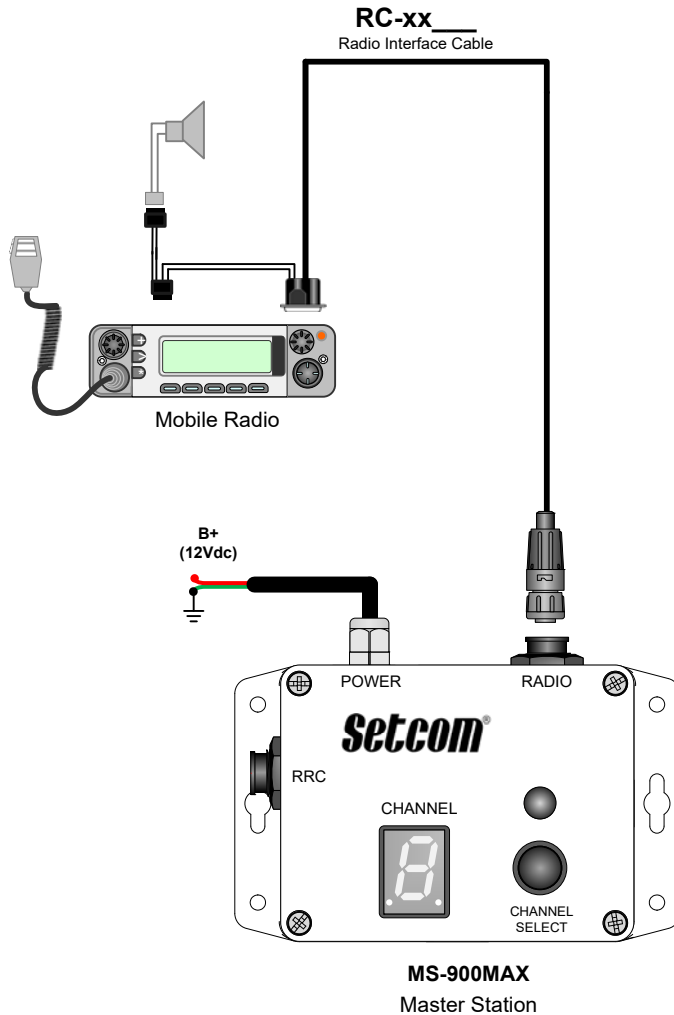

**LiberatorMAX Wireless Headset  
Intercom System**  
Three Headsets  
single mobile radio interface

**CSB-900MAX**  
Wireless Headset  
Radio Transmit

Full duplex,  
hands-free intercom  
between headsets

All wireless headsets are  
connected to the  
**MS-900MAX**  
Master Station

**CSB-900MAX**  
Wireless Headset  
Radio Transmit

**CSB-901MAX**  
Wireless Headset  
Intercom Only

Each wireless headset will require a charging cable

# LIBERATORMAX PUBLIC SAFETY SYSTEM

Introducing LiberatorMAX, the most advanced communications system for fire apparatus. Multi-person system that is versatile and simple to use, making it a great solution for communication needs in many public safety applications. Easiest install on the market with only one base station required for all wireless headsets to be connected.

## Wireless Applications and Uses:

- Truck-to-truck communication capabilities
- Brush truck/wildland fire apparatus
- Tailboard
- Ladder
- Aerial platform or basket
- Pump operator
- Search and rescue
- Incident Command
- Engines / pumpers
- Fire boat / marine patrol
- Ambulance/ EMS vehicles
- Spotter positions
- Fire training