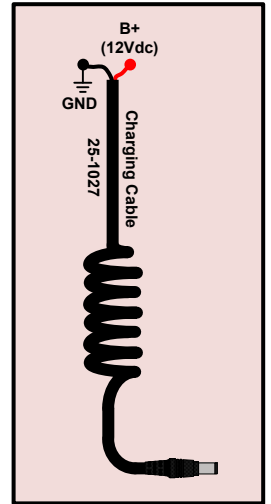

## Wireless Applications and Uses:

- Truck-to-truck communication capabilities
- Brush truck/wildland fire apparatus
- Tailboard
- Ladder
- Aerial platform or basket
- Pump operator
- Search and rescue
- Incident Command
- Engines / pumpers
- Fire boat / marine patrol
- Ambulance/ EMS vehicles
- Spotter positions
- Fire training

**LiberatorMAX Wireless Headset**

CSB-900MAX – CSB-901MAX

Each wireless headset requires a charging cable

REAR VIEW