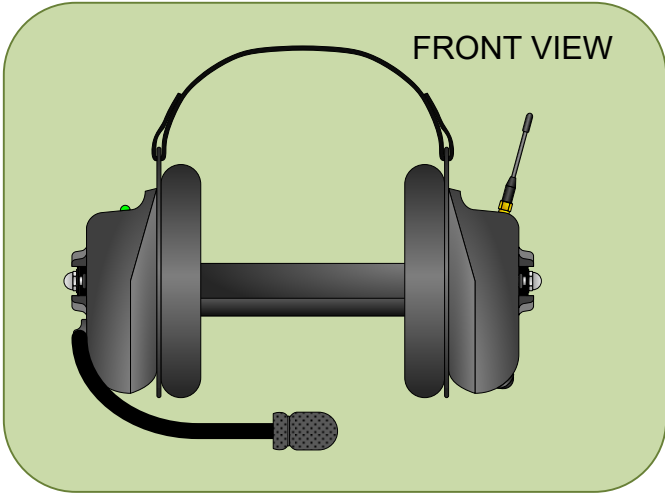

LiberatorMAX Wireless Headset

CSB-900MAX – CSB-901MAX