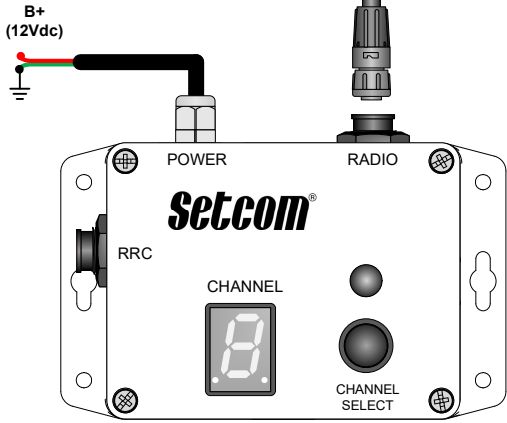

**LiberatorMAX Wireless Headset
Intercom System**
Five Headsets
single mobile radio interface

CSB-900MAX
Wireless Headset
Radio Transmit

Full duplex,
hands-free intercom
between headsets

All wireless headsets are
connected to the
MS-900MAX
Master Station

CSB-900MAX
Wireless Headset
Radio Transmit

CSB-901MAX
Wireless Headset
Intercom Only

CSB-901MAX
Wireless Headset
Intercom Only

CSB-901MAX
Wireless Headset
Intercom Only

Each wireless
headset will
require a charging
cable

LIBERATORMAX PUBLIC SAFETY SYSTEM

Introducing LiberatorMAX, the most advanced communications system for fire apparatus. Multi-person system that is versatile and simple to use, making it a great solution for communication needs in many public safety applications. Easiest install on the market with only one base station required for all wireless headsets to be connected.