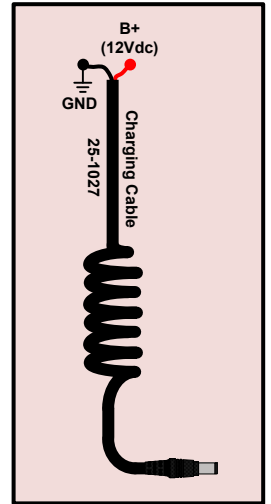

Wireless Applications and Uses:

- Truck-to-truck communication capabilities
- Brush truck/wildland fire apparatus
- Tailboard
- Ladder
- Aerial platform or basket
- Pump operator
- Search and rescue
- Incident Command
- Engines / pumpers
- Fire boat / marine patrol
- Ambulance/ EMS vehicles
- Spotter positions
- Fire training

LiberatorMAX Wireless Headset

CSB-900MAX – CSB-901MAX

Each wireless headset requires a charging cable

REAR VIEW