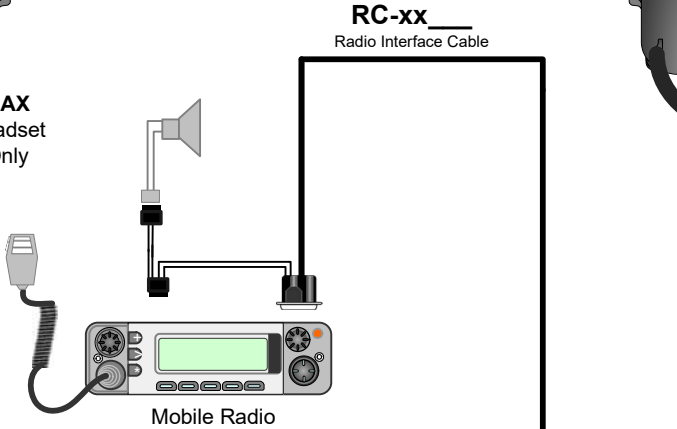

CSB-901MAX
Wireless Headset
Intercom Only