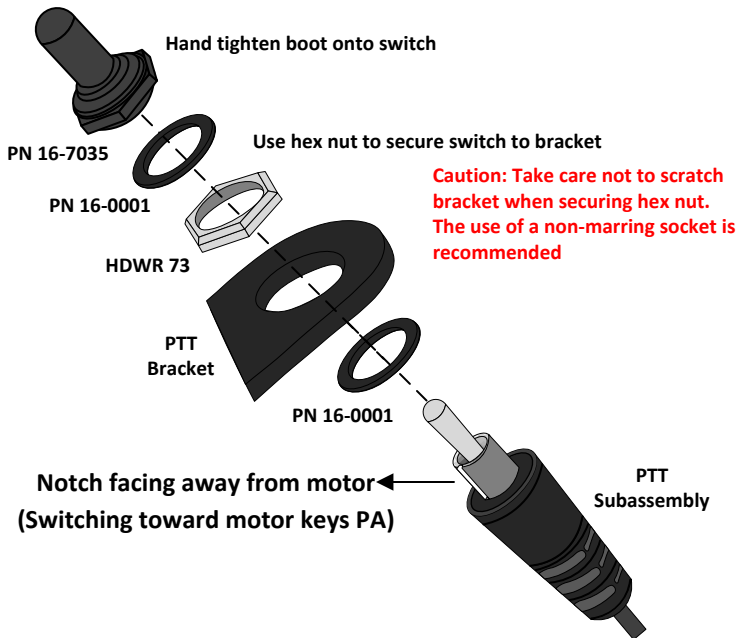

Suggested PTT Assembly Instructions

For further assistance please contact Tech Support
tech@setcomcorp.com
1-650-965-8020 ext. 603

Suggested PTT Assembly Instructions

For further assistance please contact Tech Support
tech@setcomcorp.com
1-650-965-8020 ext. 603