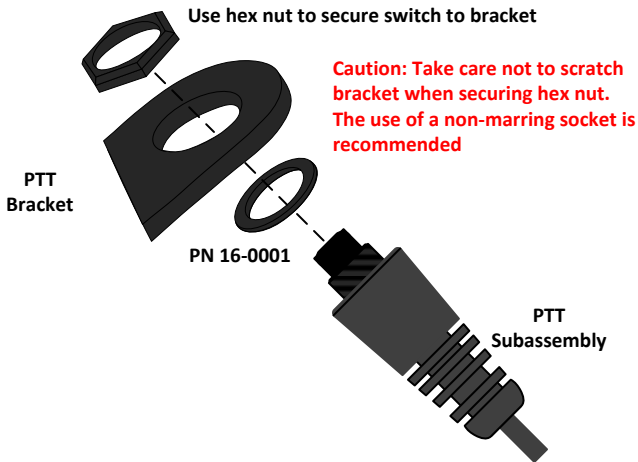

Suggested PTT Assembly Instructions

For further assistance please contact Tech Support
tech@setcomcorp.com
1-650-965-8020 ext. 603

Suggested PTT Assembly Instructions

For further assistance please contact Tech Support
tech@setcomcorp.com
1-650-965-8020 ext. 603