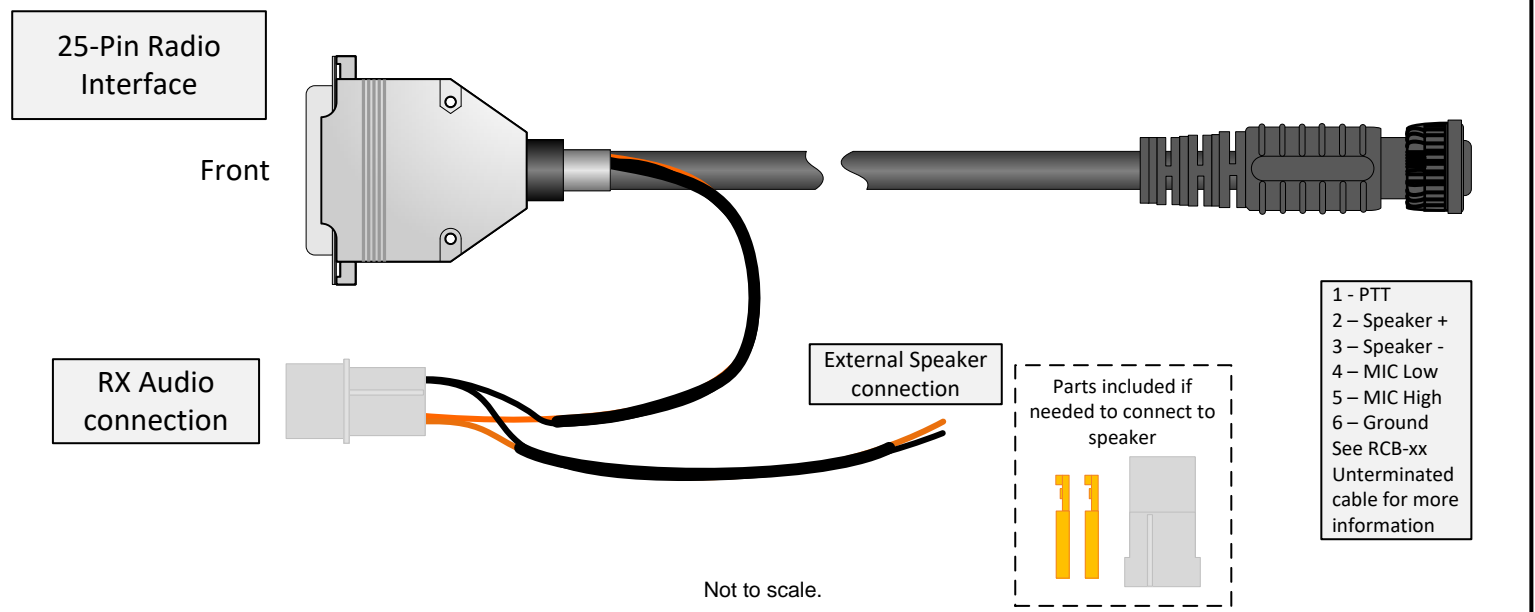

Installation Information

Remote Mount: Radio Interface for 25-Pin Connector On M/A-COM's P7 (19B802554P7) Remote Mount Extended Option Accessory Cable, 25-Pin connector connects to P4 & the Rx Audio is connected to P2

Front Mount: Radio Interface for 25-Pin Connector On M/A-COM's V2 (CA101288V2) Front Mount Extended Option Accessory Cable, 25-Pin connector connects to P4 & the Rx Audio is connected to P2

RC-xxGTC Cable

Rear View

Remote / Front Mount

Remote Mount

Remote Mount
Extended Option
Accessory Cable
19B802554P7

Front Mount

Front Mount
Extended Option
Accessory Cable
CA101288V2

25-Pin Accessory Connector

Front View