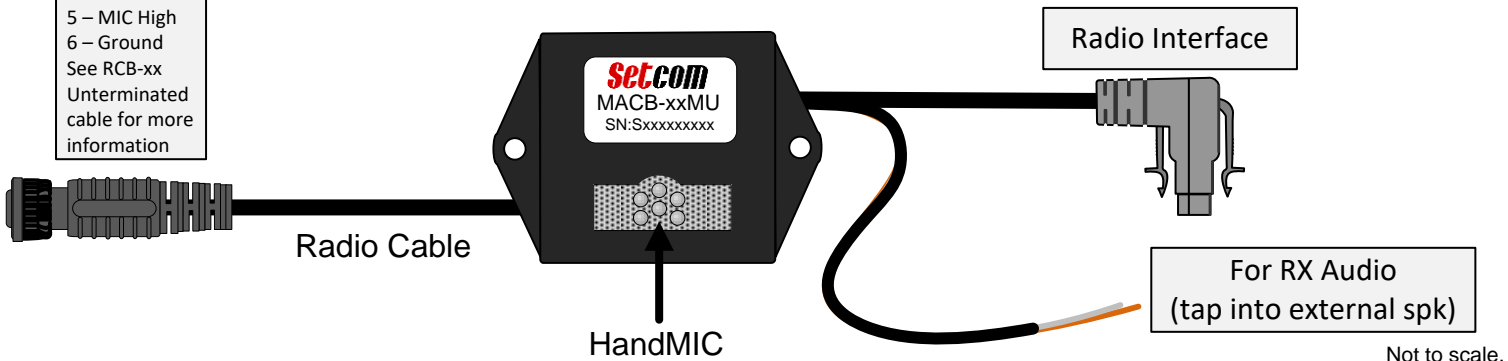

**Installation Information**

Radio Interface for Hand Microphone Jack

Rx Audio comes from external speaker lines

MAC = 6 Ft Radio Cable  
LMAC = 18 Ft Radio Cable

**MACB-MU or LMACB-MU Cable**

- 1 - PTT
  - 2 - Speaker +
  - 3 - Speaker -
  - 4 - MIC Low
  - 5 - MIC High
  - 6 - Ground
- See RCB-xx  
Unterminated  
cable for more  
information

**Front View Spectra**

**Front View Radio Interface**