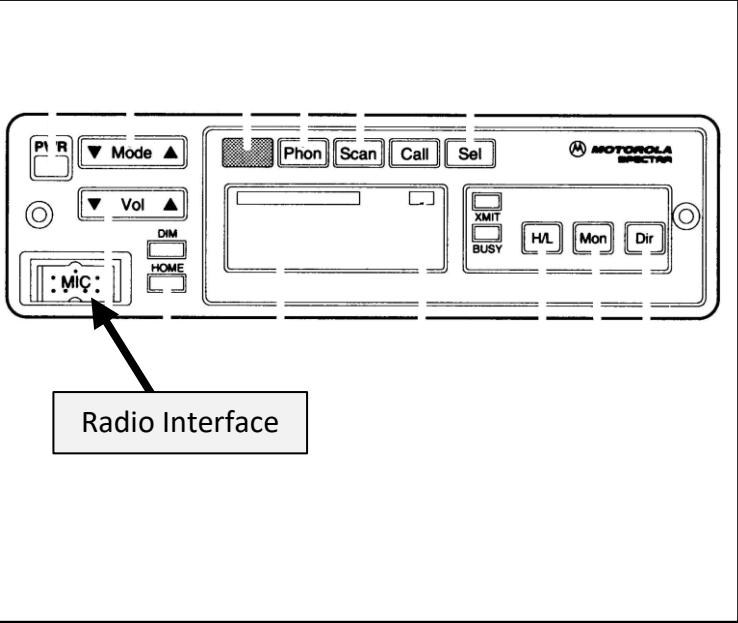

**Installation Information**

Radio Interface for Hand Microphone Jack

Rx Audio comes from external speaker lines

MAC = 6 Ft Radio Cable  
LMAC = 18 Ft Radio Cable

**MACB-MU or LMACB-MU Cable**

- 1 - PTT
  - 2 - Speaker +
  - 3 - Speaker -
  - 4 - MIC Low
  - 5 - MIC High
  - 6 - Ground
- See RCB-xx  
Unterminated  
cable for more  
information

**Front View Spectra**

**Front View Radio Interface**