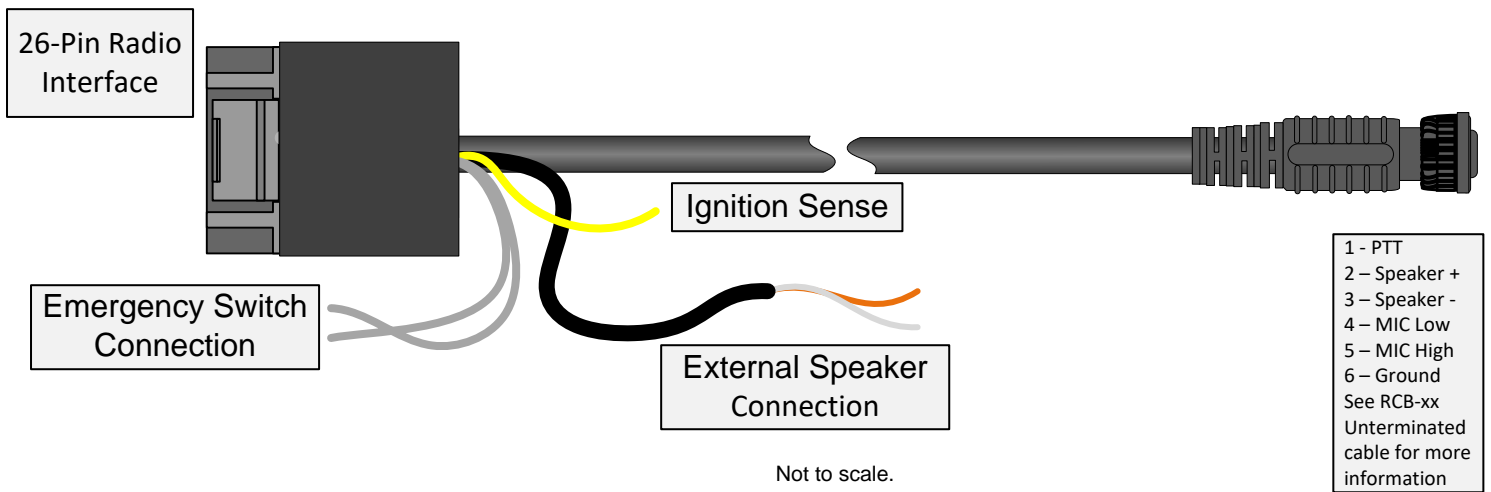

Installation Information

Radio interface for 26-pin Accessory Port Connector

Normally open switch connection for emergency signal

Has Ignition Sense wire

External Speaker connection.

If an external speaker is not required, insulate external speaker wires with heat-shrink tubing.

RC-xxMU5 Cable

Back View
XPR4300

Front View

26-pin connector