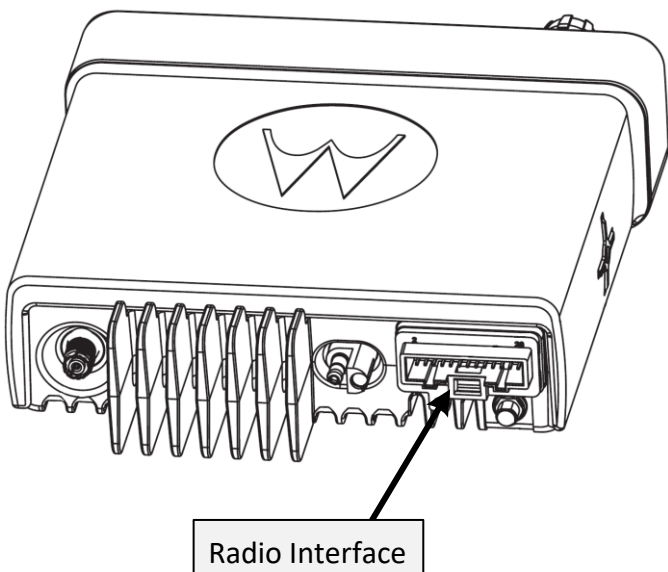

Installation Information

Radio interface for 26-pin Accessory Port Connector

Normally open switch connection for emergency signal

Has Ignition Sense wire

External Speaker connection.

If an external speaker is not required, insulate external speaker wires with heat-shrink tubing.

RC-xxMU5 Cable

Back View
XPR4300

Front View

26-pin connector