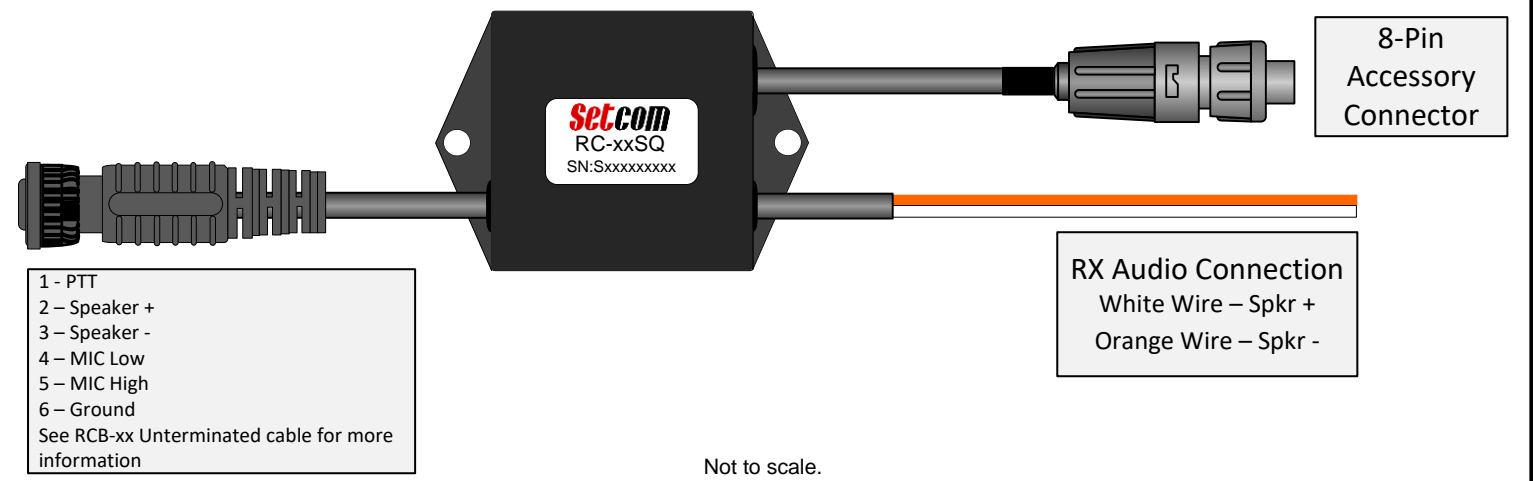

Installation Information

Radio Interface for 8-Pin Accessory Port Connector

Speaker Audio from External Speaker Connection Cable (White and Shield wires) on the rear panel of RF Deck

RC-xxSQ Cable

Rear View
GX2000

8-Pin Accessory Connector
Front View (STDCT100)