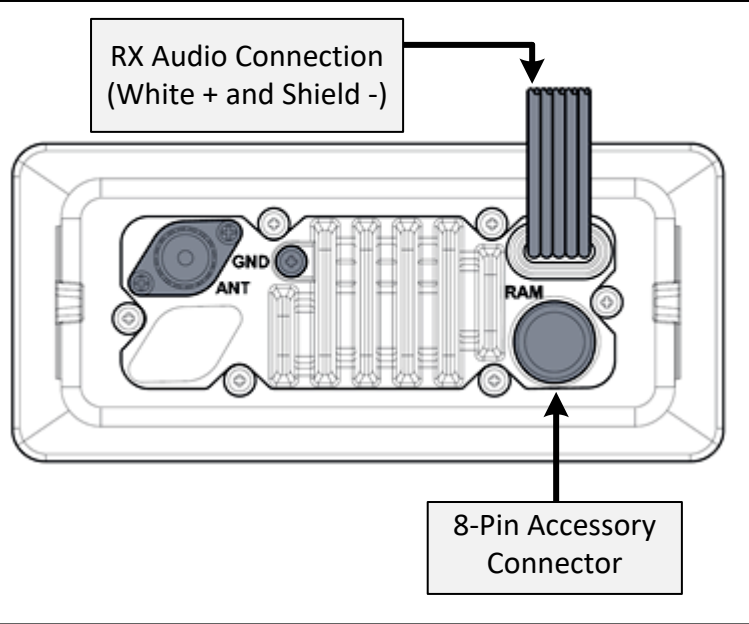

Installation Information

Radio Interface for 8-Pin Accessory Port Connector

Speaker Audio from External Speaker Connection Cable (White and Shield wires) on the rear panel of RF Deck

RC-xxSQ Cable

Rear View
GX2000

8-Pin Accessory Connector
Front View (STDCT100)