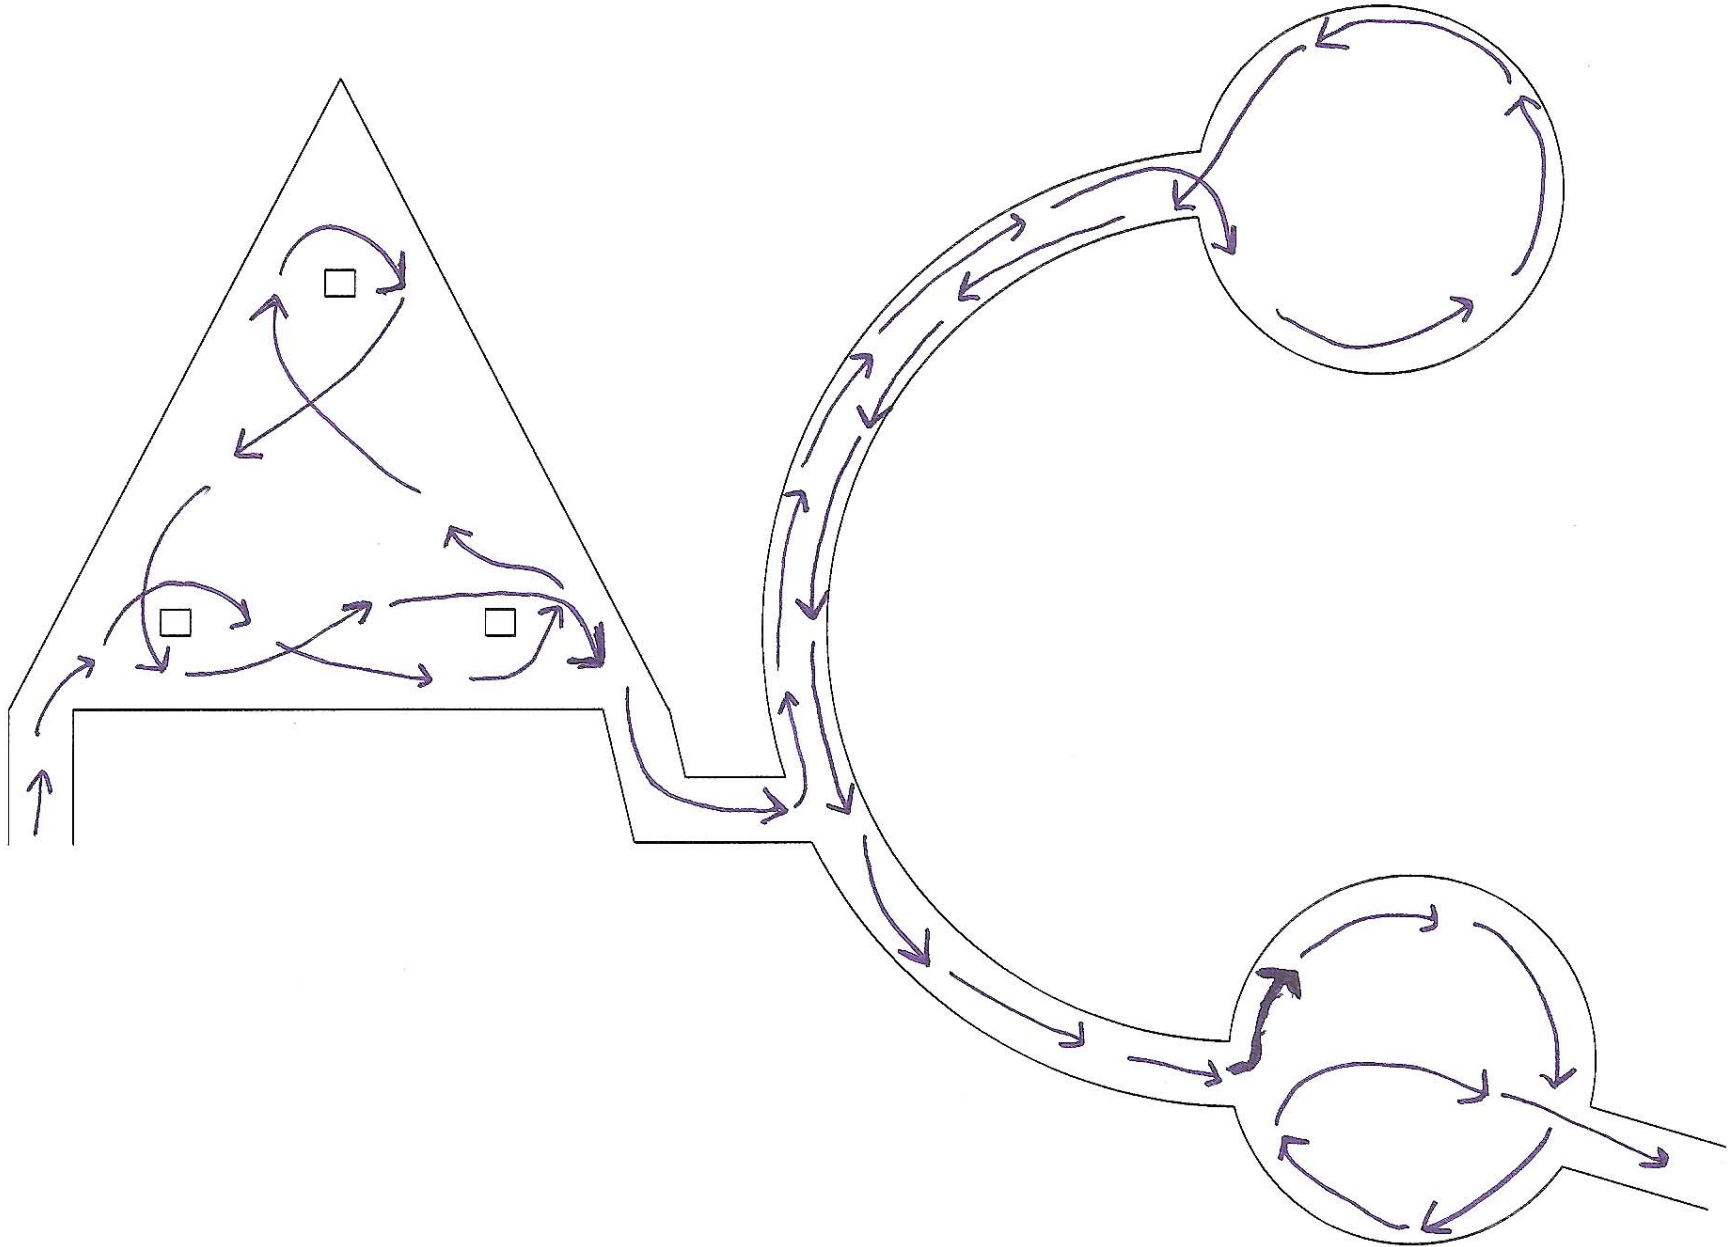

The AI Cannon

The AI Cannon Baseline Measurements

	X (Baseline)	Y
A	44'	-11' 5"
B	47' 8"	-3' 9"
C	51' 7"	-3' 5"
D	54' 8"	-9' 0"
E	60' 0"	9' 0"
F	55' 0"	11' 3"
G	70' 8"	25' 6"
H	72' 7"	21' 3"
J	80' 4"	26' 1"
K	75' 8"	-30' 7"
L	75' 8"	-25' 7"
M	84' 7"	-22' 9"
N	86' 0"	-27' 3"
P	95' 2"	-23' 2"
R	52' 8"	0
S	57' 8"	0

The area between the key cones is to be filled in with cones.

The Measurements are Center Cone to Center Cone

The AI Cannon