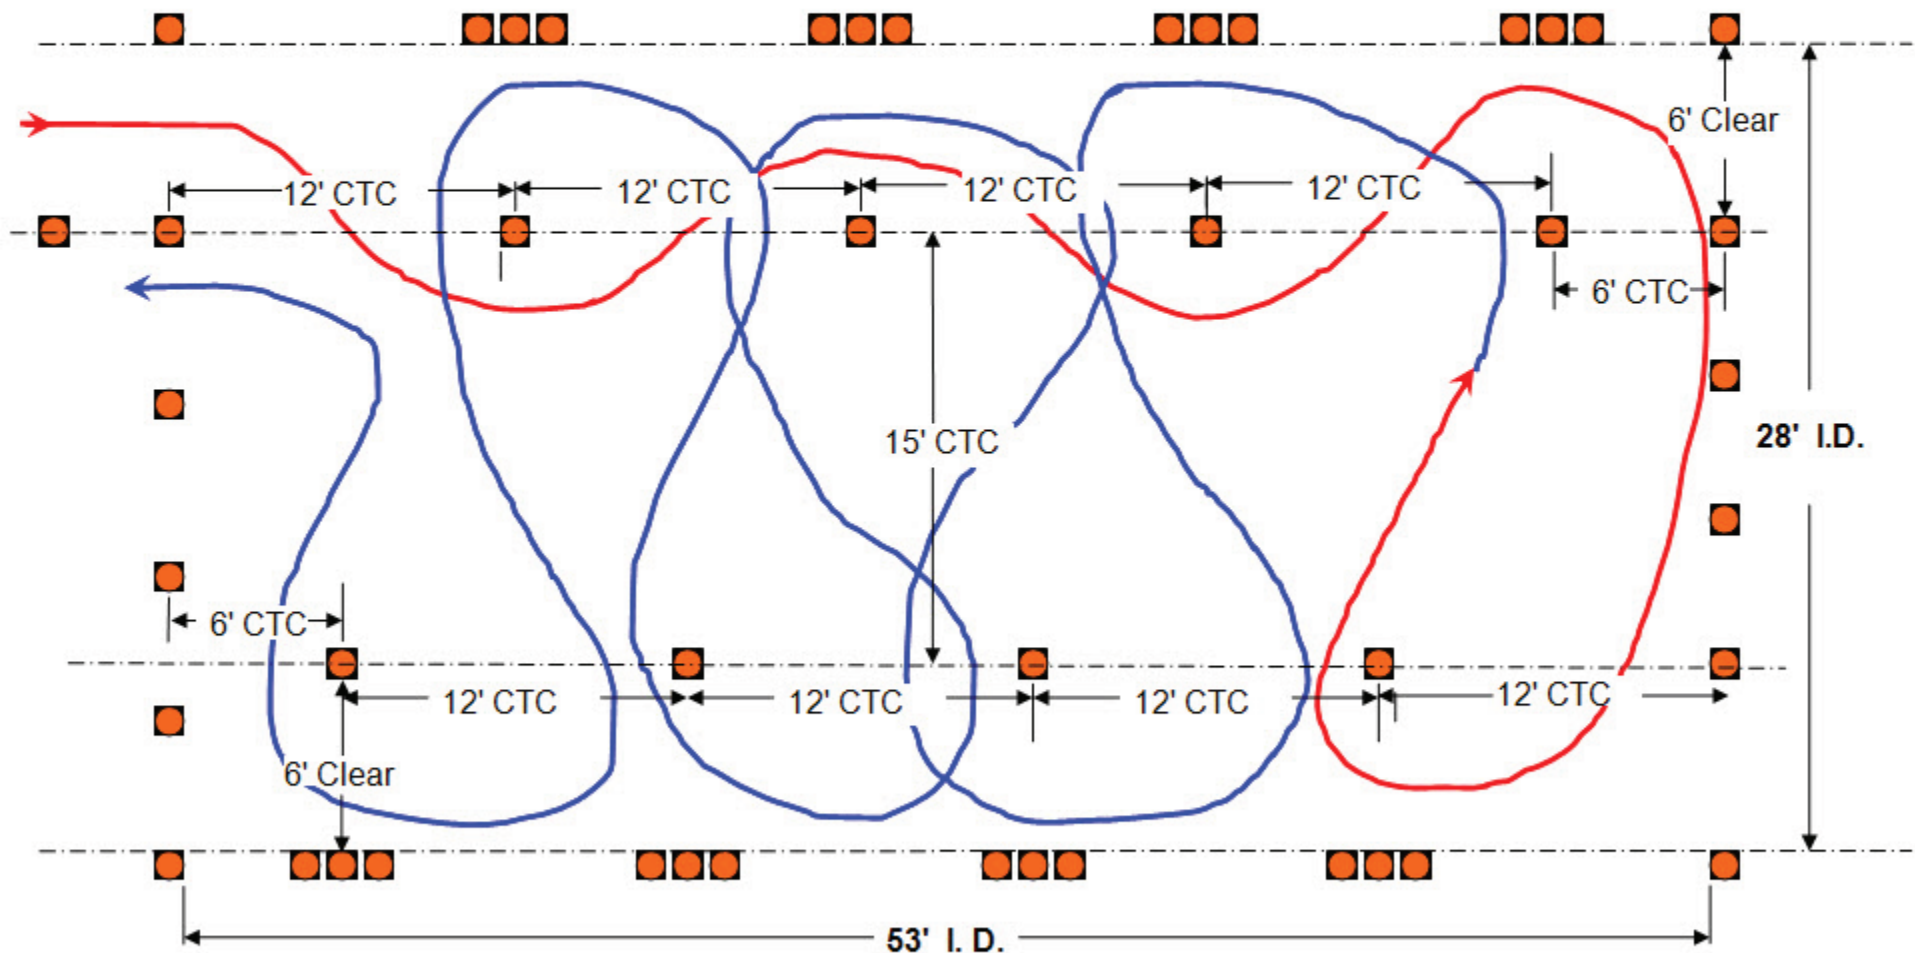

Bleeding Ulcers

This is a variation of a pattern used in the skills competition at the 2012 Texas HOG Rally in Ft Worth, Texas by the **Texas Kone Killers**. The dimensions have been refined to what I believe is the limit of a stock Harley Davidson touring motorcycle. The box area is 53' long by 28' tall, inside dimensions. The pattern difficulty can be lessened by increasing the gate dimension from 6 feet in the clear to 6'-3" in the clear, making the inside dimensions 53' x 28' 6". Still difficult, but attainable.

Drawn by Ken R

Setcom

setcomcorp.com