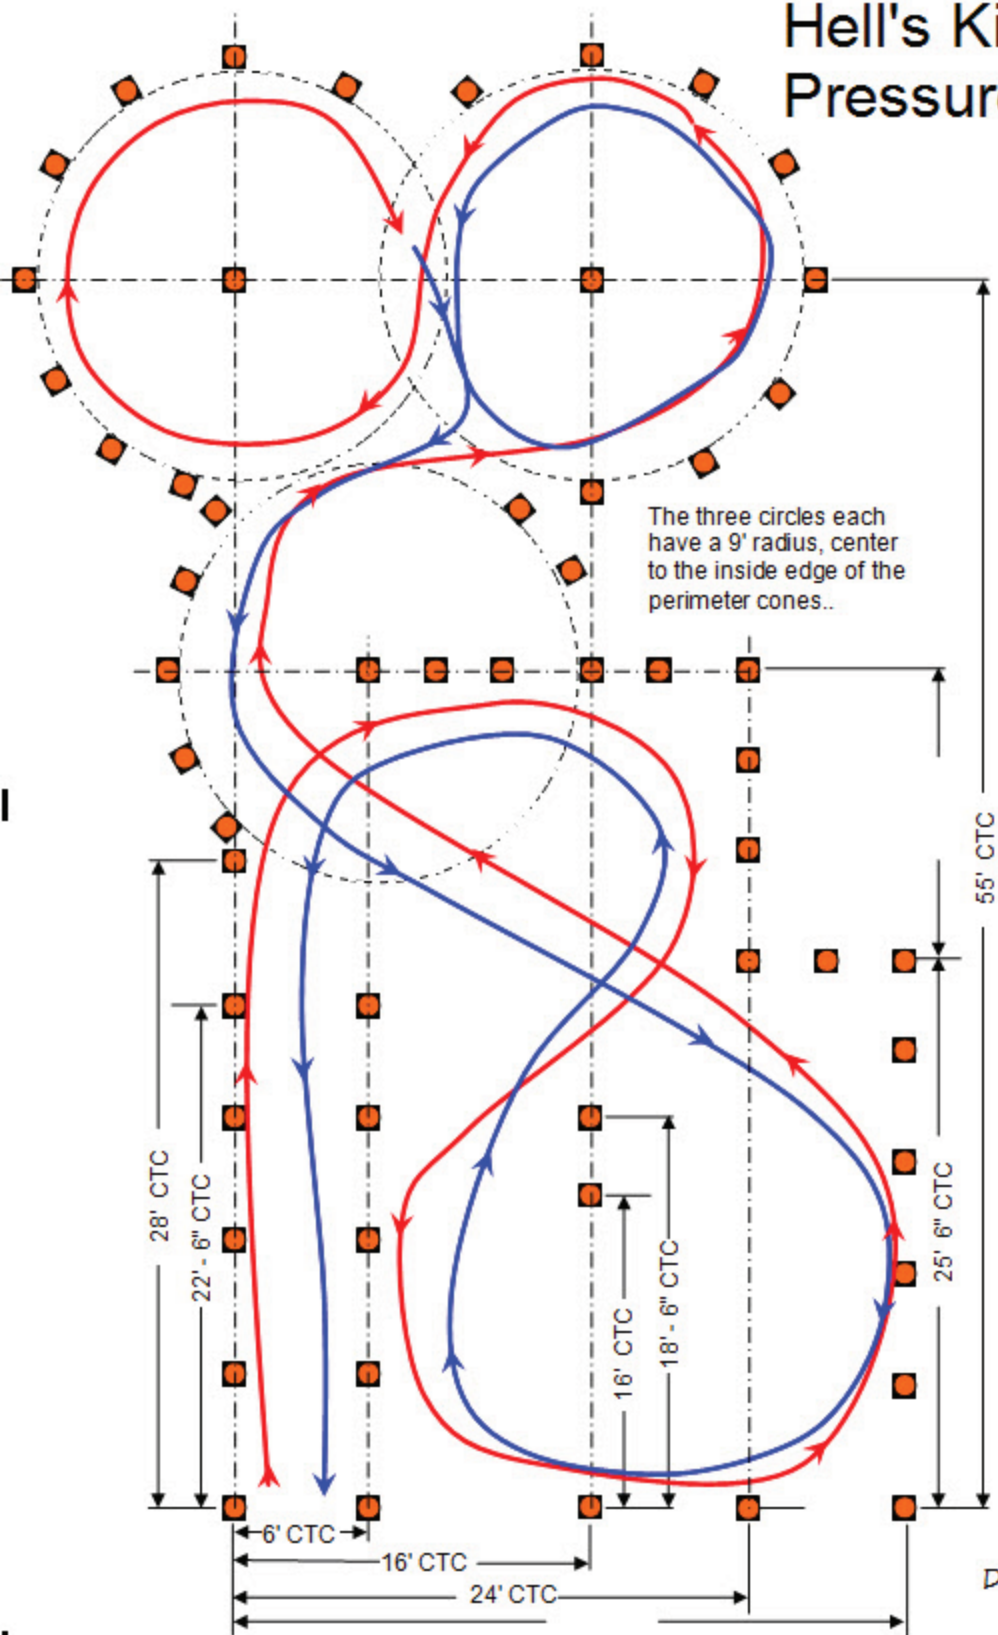

Hell's Kitchen Pressure Cooker

Setcom
setcomcorp.com

Drawn by Ken R