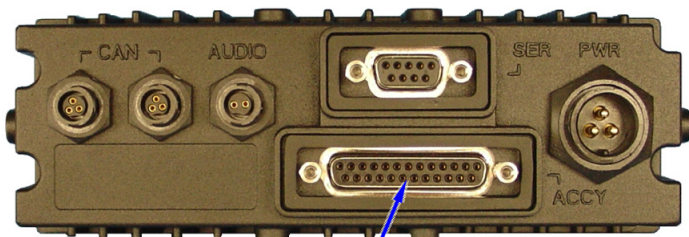

Installation Information

Radio Interface for 25-Pin Accessory Port Connector on control head.

External Speaker Connection

RC-xxGTA Cable

Not to scale.

Rear View

CH-721

Radio Interface

25-Pin Accessory Connector

Front View