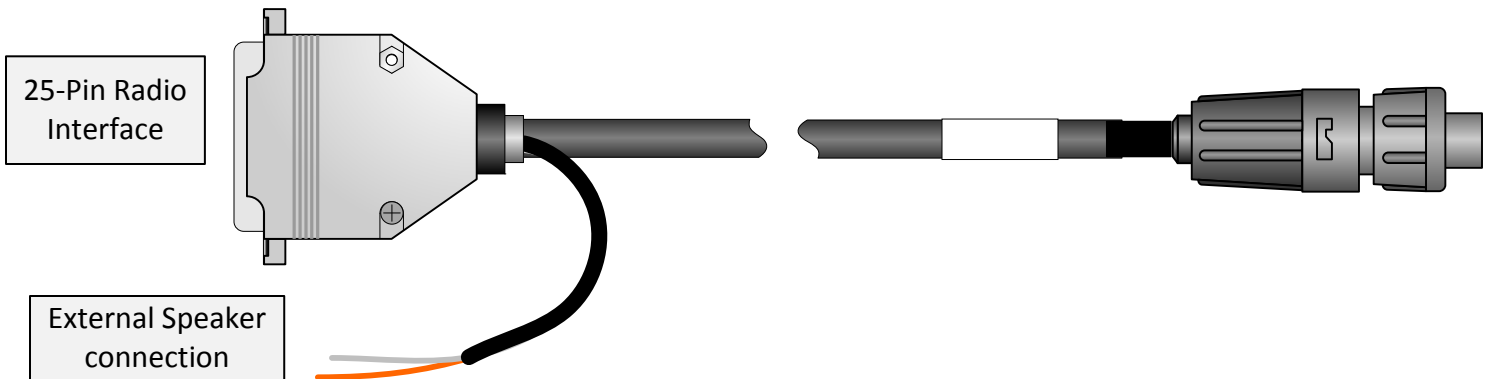

Installation Information

Radio Interface for 25-Pin Accessory Port Connector on control head.

External Speaker Connection

RC-xxGTA Cable

Not to scale.

Rear View

CH-721

Radio Interface

25-Pin Accessory Connector

Front View