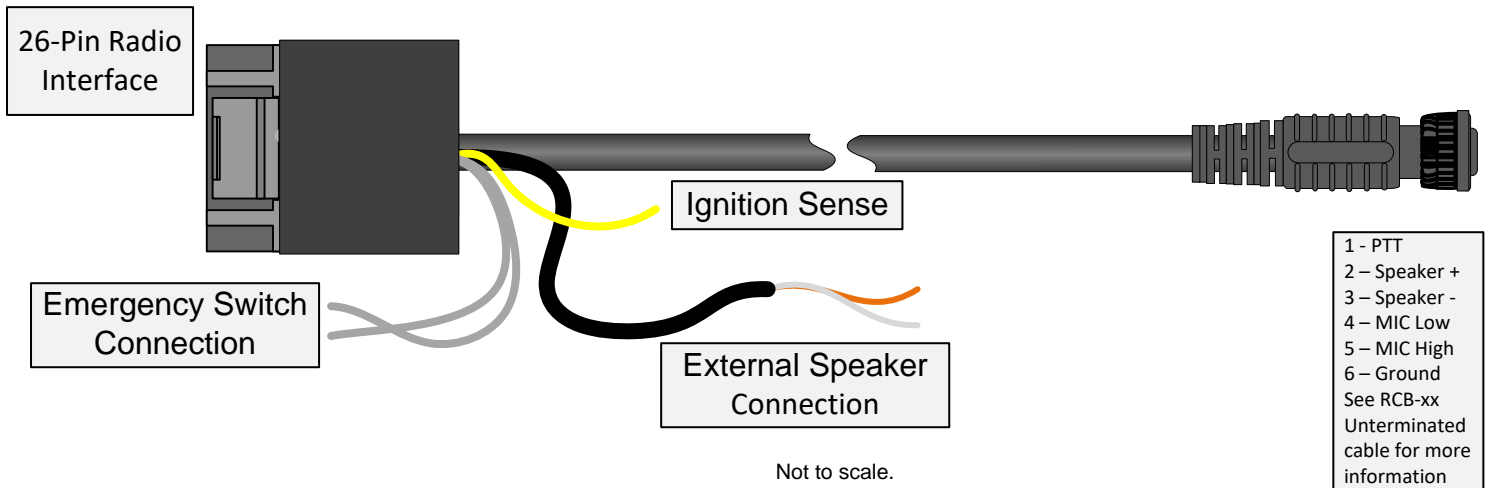

## Installation Information

Radio interface for 26-pin Accessory Port Connector

Normally open switch connection for emergency signal

Has Ignition Sense wire

External Speaker connection.

If an external speaker is not required, insulate external speaker wires with heat-shrink tubing.

## RC-xxMTM Cable

### Front View 26-pin connector