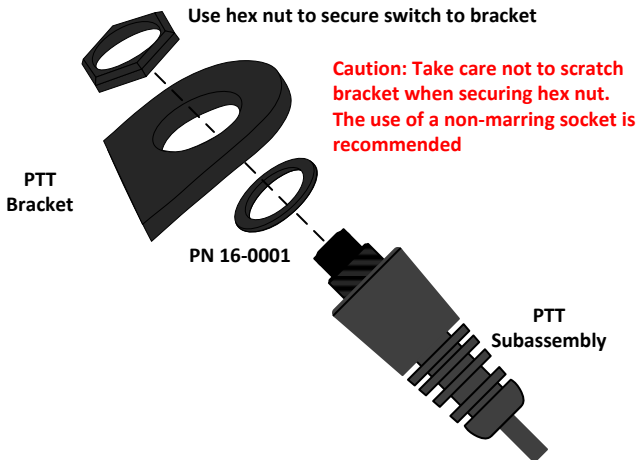

Suggested PTT Assembly Instructions

For further assistance please contact Tech Support
tech@setcomcorp.com
1-650-965-8020

Suggested PTT Assembly Instructions

For further assistance please contact Tech Support
tech@setcomcorp.com
1-650-965-8020