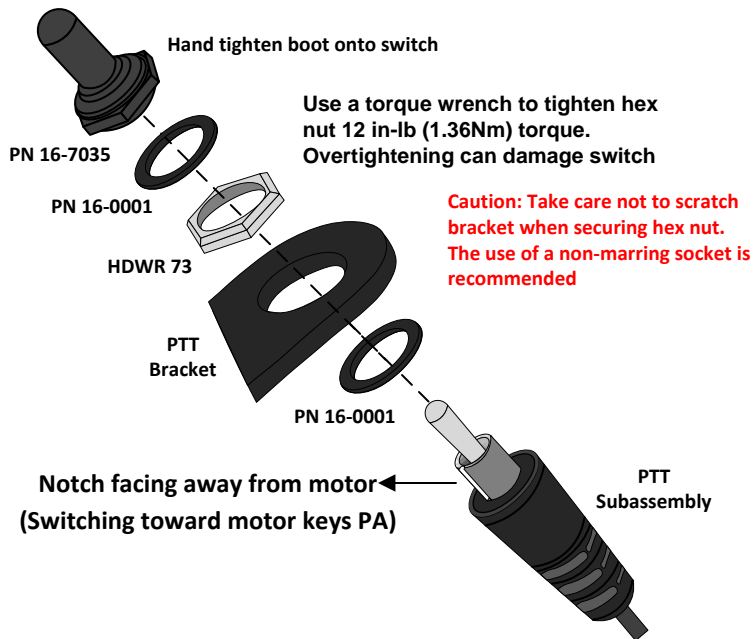

Suggested PTT Assembly Instructions

For further assistance please contact Tech Support
tech@setcomcorp.com
1-650-965-8020

Suggested PTT Assembly Instructions

For further assistance please contact Tech Support
tech@setcomcorp.com
1-650-965-8020